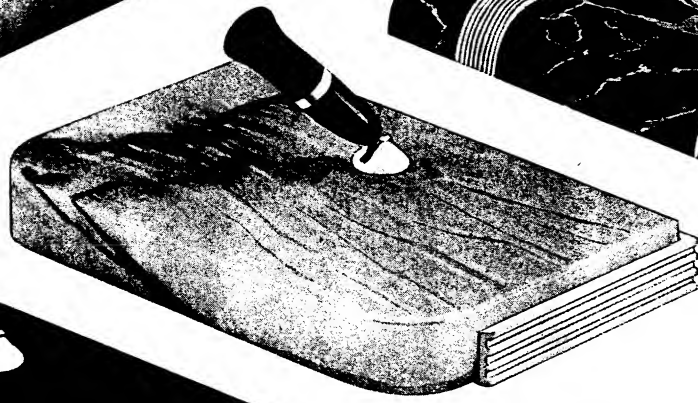

R198 PEBGA. Colored Pedrara Onyx. $4\frac{3}{8} \times 6\frac{1}{4}$ inches. Gold trim. With Brown LIFETIME Pen $15.00.